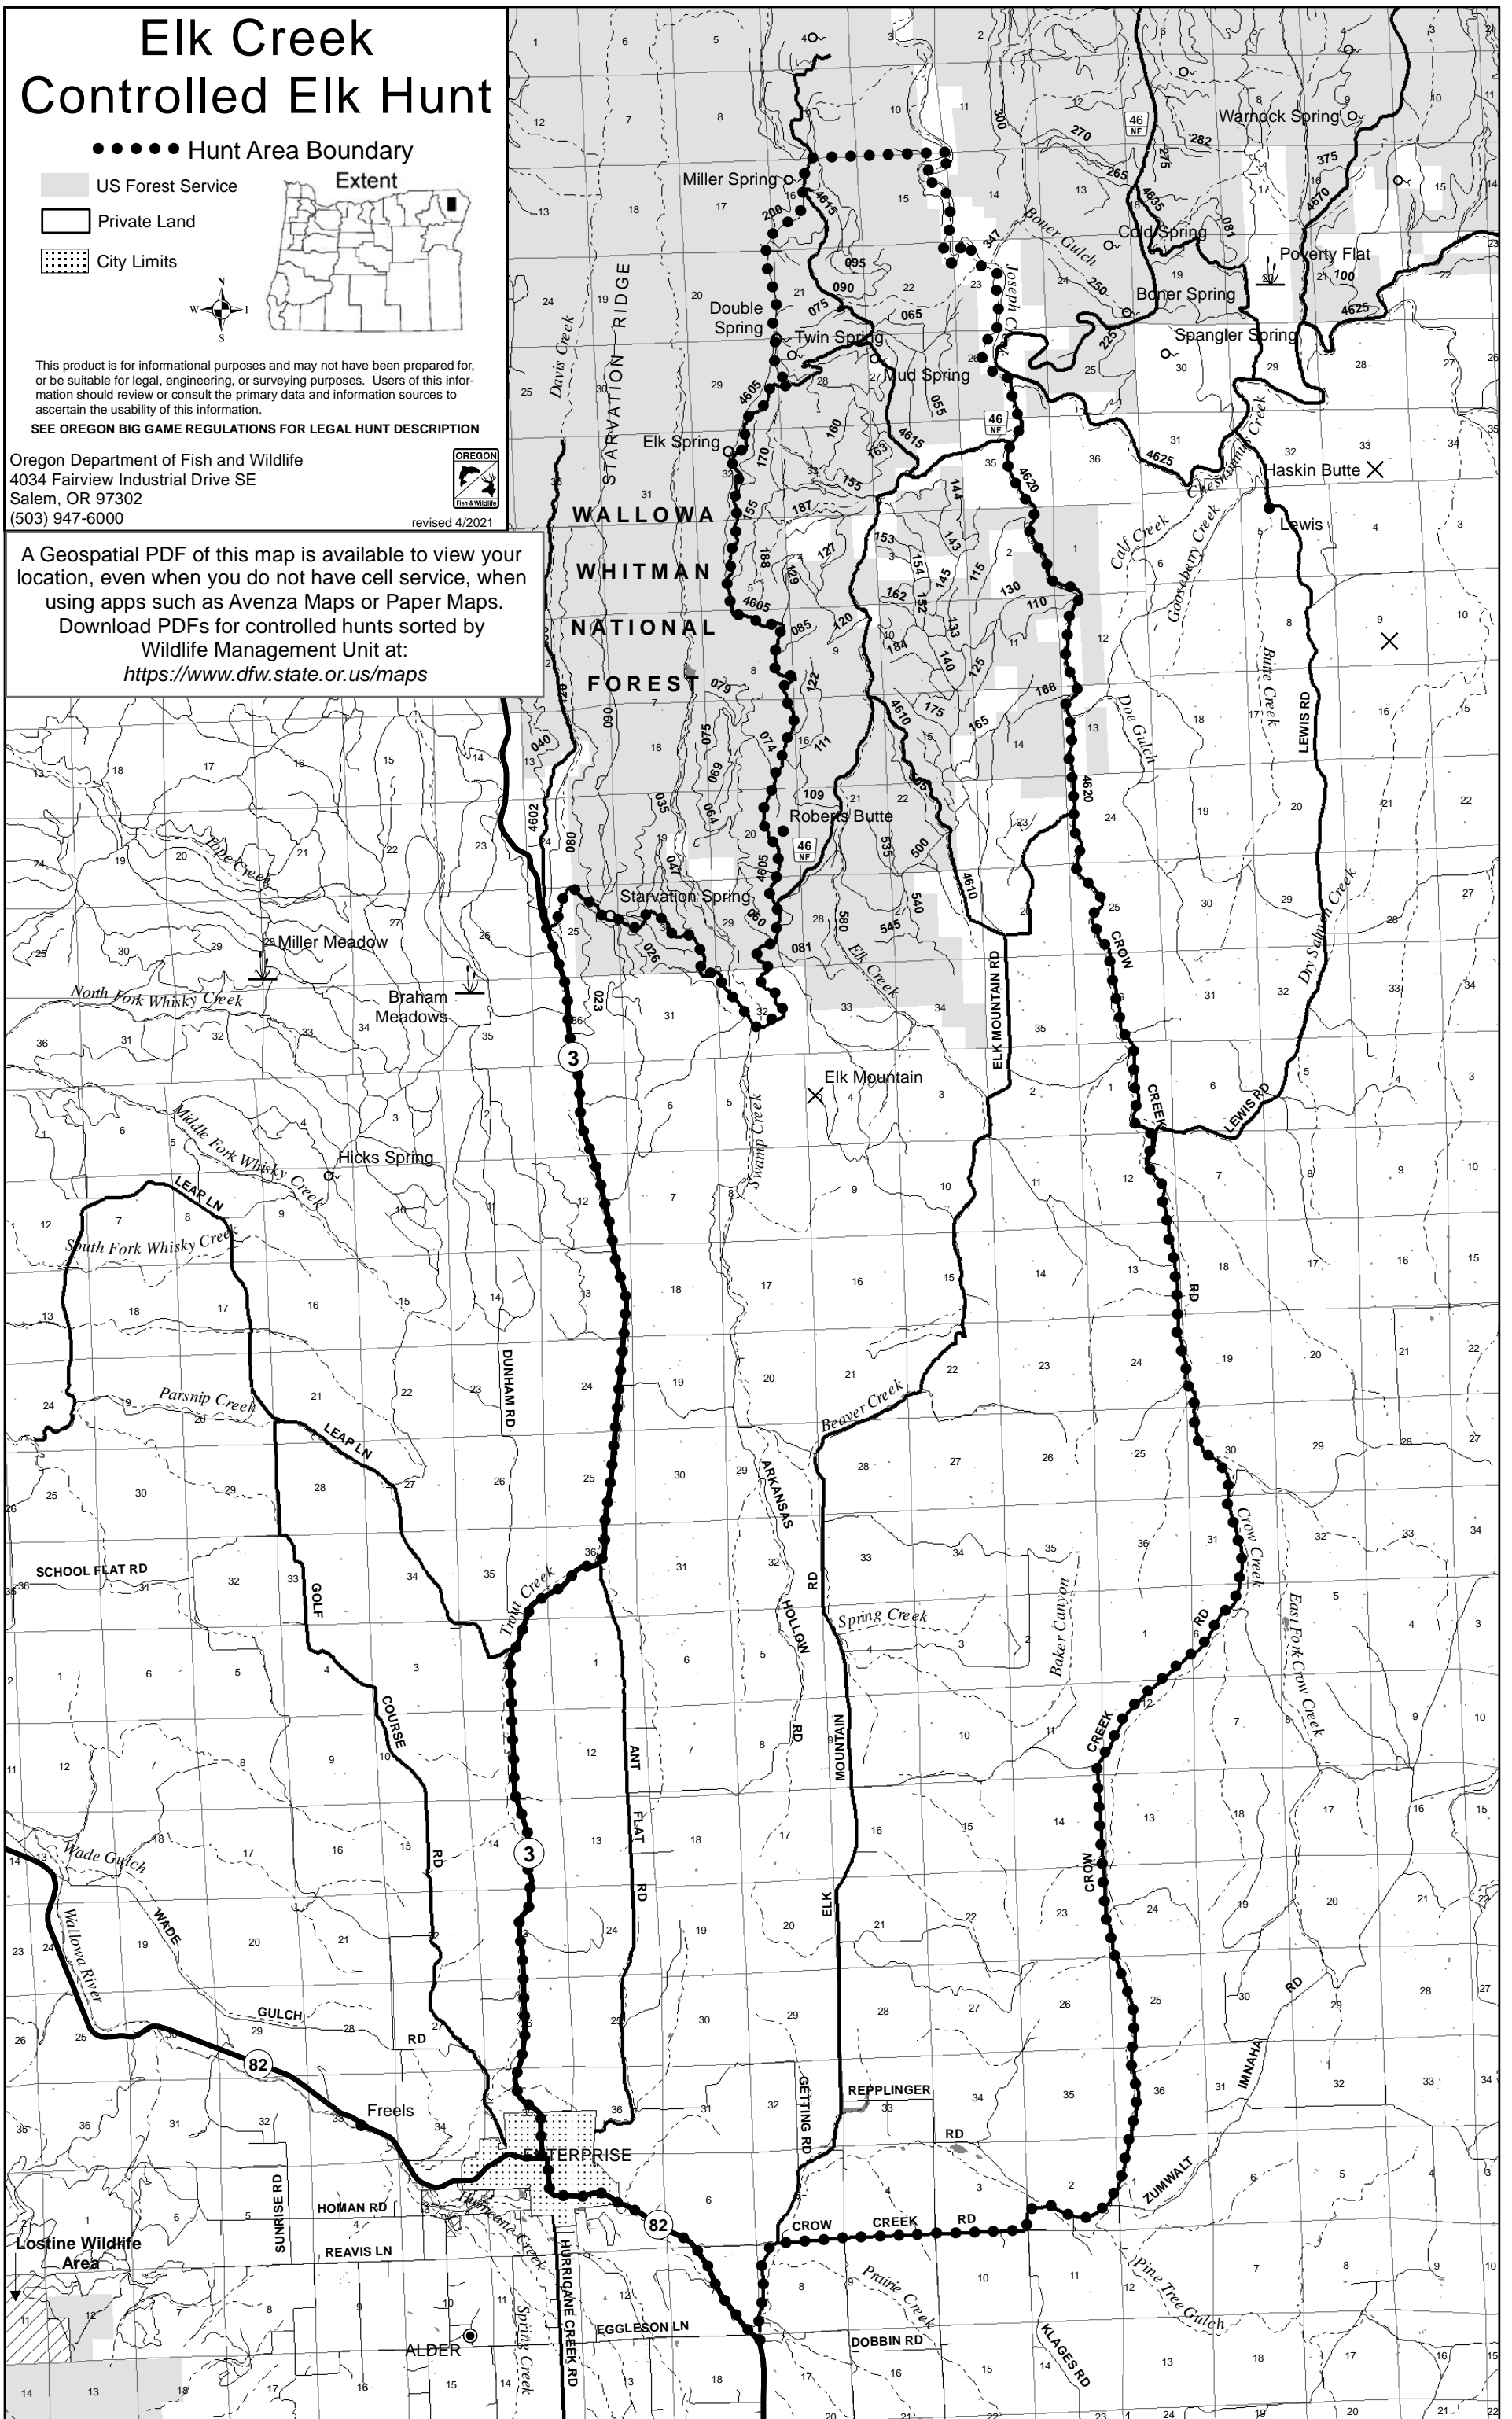

Elk Creek Controlled Elk Hunt

●●●●● Hunt Area Boundary

US Forest Service

Private Land

City Limits

Extent

This product is for informational purposes and may not have been prepared for, or be suitable for legal, engineering, or surveying purposes. Users of this information should review or consult the primary data and information sources to ascertain the usability of this information.

SEE OREGON BIG GAME REGULATIONS FOR LEGAL HUNT DESCRIPTION

Oregon Department of Fish and Wildlife
4034 Fairview Industrial Drive SE
Salem, OR 97302
(503) 947-6000

revised 4/2021

A Geospatial PDF of this map is available to view your location, even when you do not have cell service, when using apps such as Avenza Maps or Paper Maps. Download PDFs for controlled hunts sorted by Wildlife Management Unit at: <https://www.dfw.state.or.us/maps>